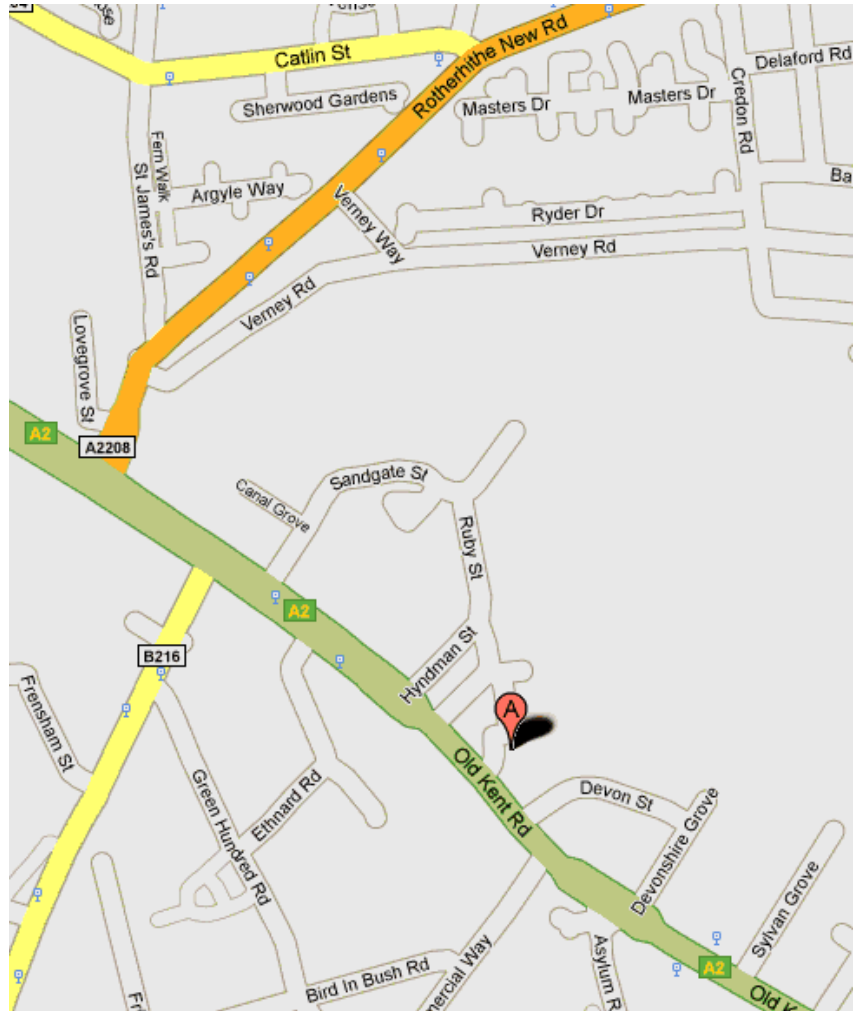

This is to confirm that our 2-hour support sessions start at 1.00pm in the CLIWOM Auditorium, (the old British Gas Depot), 709 Old Kent Road, London SE15 1JZ. If you are interested, you need to contact us and let us know. You must pre-register in order to attend, and obtain the terms and conditions that will apply for this coming term.

Train

Bermondsey Station is the nearest underground station to the venue, it is only on the Jubilee line. Also close is Queens Road Peckham Station - a British rail station. Elephant and Castle underground station is nearby too and on the Northern and Bakerloo lines.

Walking (from Queens Road station – 15 minutes walk)

Head north on Asylum Rd towards Staveley Close. Slight right to stay on Asylum Rd. Turn left onto Old Kent Rd. Turn right at Murdock St and into the venue (on the left inside the gates).

Buses

There are many bus routes that traverse the Old Kent Road. Many stop at the nearby Elephant and Castle Underground Station namely buses 453, 172 and 53. Alternatively from Bermondsey bus 381. Or from Peckham Road Station buses P12 or P13.