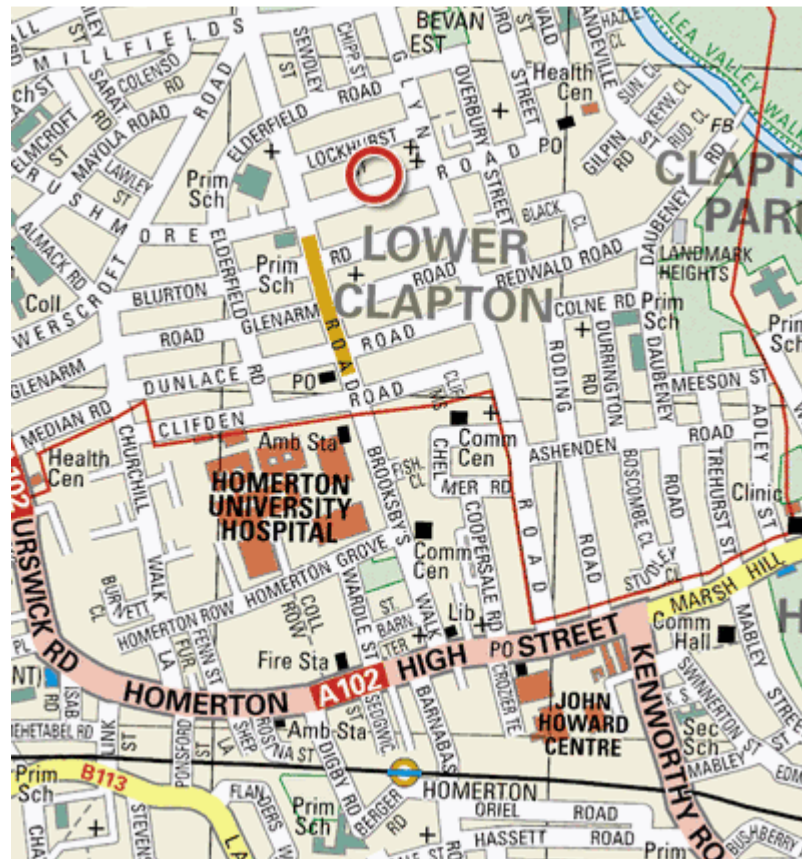

Trains

Clapton Christian Centre is on the corner of Glyn Road and Rushmore Road. Buses stop on the main Chatsworth Ave. The nearest station is Homerton Station on London Overground. (The Nearest Underground Station is Leyton)

Buses

Many buses stop on the nearby Chatsworth Avenue (308) and Homerton Hospital (488, W15, 425, 242). Get off at Brooksby's Walk or Chatsworth Estate bus stops.